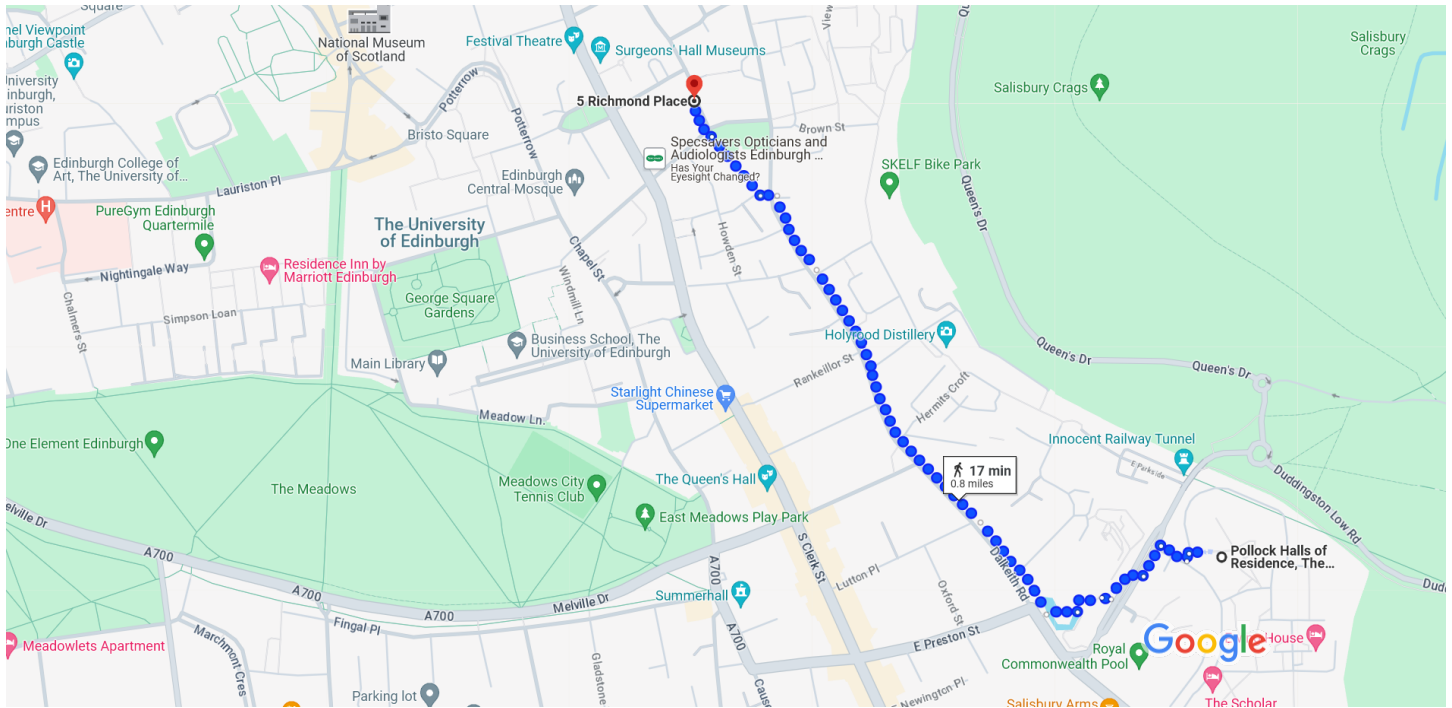

Pollock Halls of Residence, The University of Edinburgh, Baird House, 18 Holyrood Park Rd, Edinburgh EH16 5AY to 5 Richmond Pl, Edinburgh EH8 9ST

Walk 0.8 mile, 17 min

Map data ©2024 100 m

Use caution – walking directions may not always reflect real-world conditions

### Pollock Halls of Residence, The University of Edinburgh

Baird House, 18 Holyrood Park Rd, Edinburgh EH16 5AY

- ↑ 1. Walk west  
69 ft
  - ← 2. Turn left towards Holyrood Park Rd  
56 ft
  - ↪ 3. Turn right towards Holyrood Park Rd  
171 ft
  - ← 4. Turn left onto Holyrood Park Rd  
138 ft
  - 5. Take the zebra crossing  
190 ft
  - ↪ 6. Turn right towards Dalkeith Rd/A7  
72 ft
  - ↶ 7. Slight left towards Dalkeith Rd/A7  
161 ft
- [Take the stairs](#)

- ↪ 8. Turn right towards Dalkeith Rd/A7  
\_\_\_\_\_ 190 ft
- ↪ 9. Turn right onto Dalkeith Rd/A7  
**i** Continue to follow Dalkeith Rd  
\_\_\_\_\_ 0.1 mi
- ↑ 10. Continue onto St. Leonard's St  
\_\_\_\_\_ 0.3 mi
- ↑ 11. Continue onto Pleasance  
\_\_\_\_\_ 456 ft
- ↶ 12. Turn left onto Gilmour St  
\_\_\_\_\_ 52 ft
- ↪ 13. Turn right onto Richmond Ln  
\_\_\_\_\_ 374 ft
- ↑ 14. Continue straight onto Richmond Pl  
**i** Destination will be on the left  
\_\_\_\_\_ 144 ft

**5 Richmond Pl**  
Edinburgh EH8 9ST